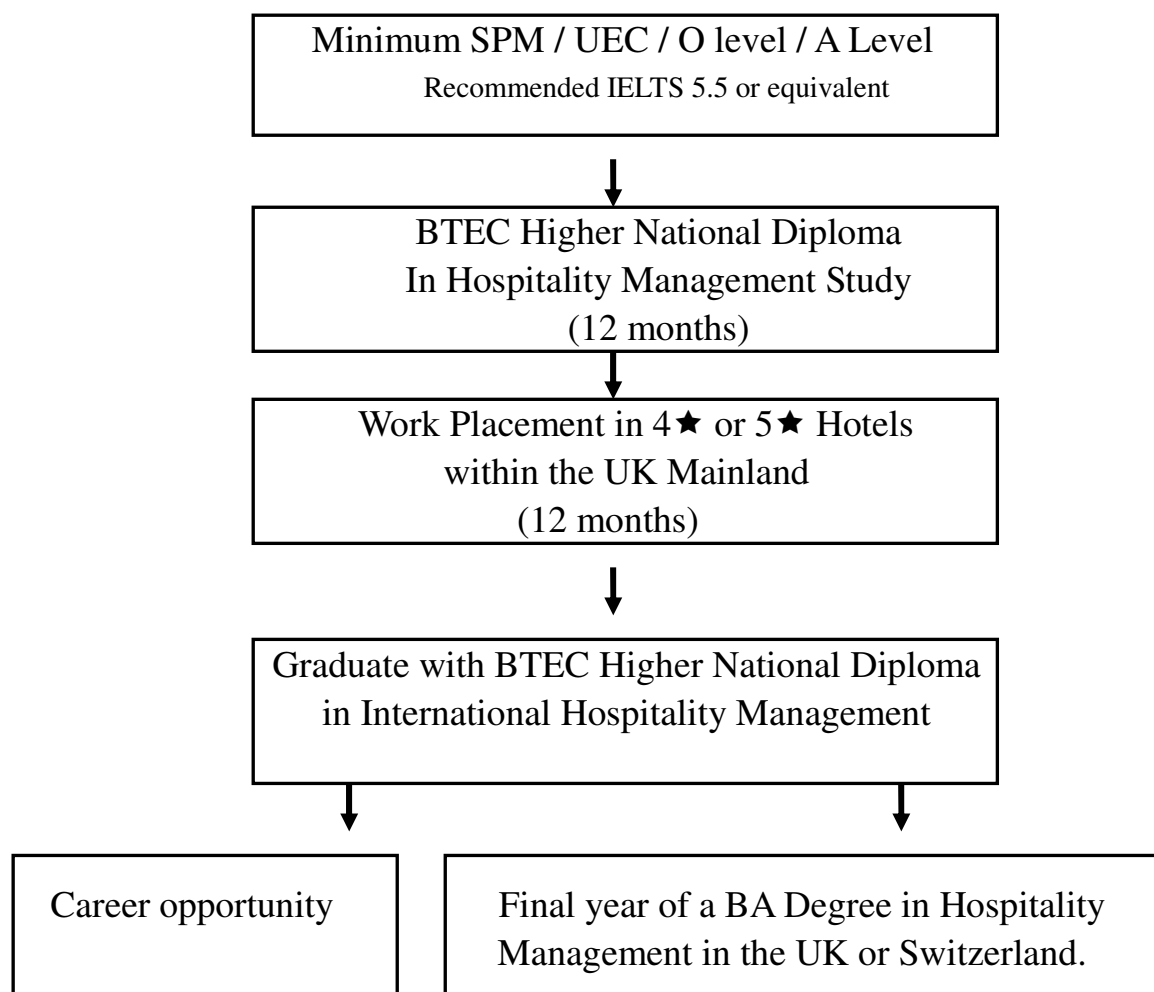

Entry Requirement & Course Structure

24 Month BTEC HND Program

(12 month study + 12 month internship)

Application Documents:

1. Completed official application form with accurate information.
2. 2 passport sized photographs.
3. Copies of high school certificates and other relevant academic qualifications.
4. Deposit in form of Bank draft made payable to **London Hotel School**

Note: Please submit your documents to **Asia Educational Academy (AEA)** directly.